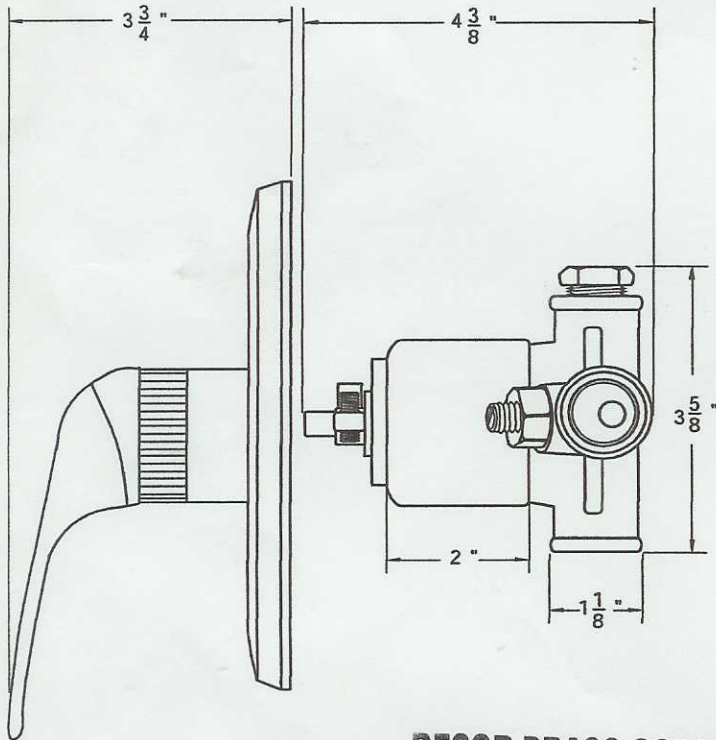

C401C19	

- Single handle Tub/Shower faucet
- Forged brass valve body w/ intregal stops
- Metal lever handle
- CERAMIC CARTRIDGE
- Universal fitting (1/2" CC)
- 3-setting ABS massage shower head
- Shower head 2.5 GPM @ 80 PSI
- Pressure balance

LIMIT STOP

DECOR BRASS CORPORATION

#190 - 2188 #5 ROAD

RICHMOND B.C. V6X 2T1