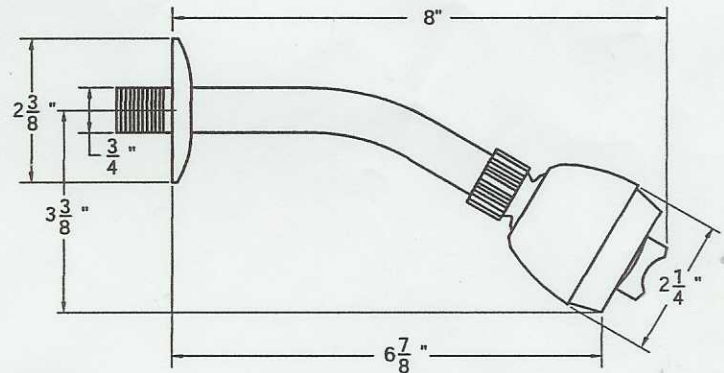

C401C19	

- Single handle Tub/Shower faucet
- Forged brass valve body w/ intregal stops
- Metal lever handle
- CERAMIC CARTRIDGE
- Universal fitting (1/2" CC)
- 3-setting ABS massage shower head
- Shower head 2.5 GPM @ 80 PSI
- Pressure balance

LIMIT STOP

DECOR BRASS CORPORATION

#190 - 2188 #5 ROAD

RICHMOND B.C. V6X 2T1