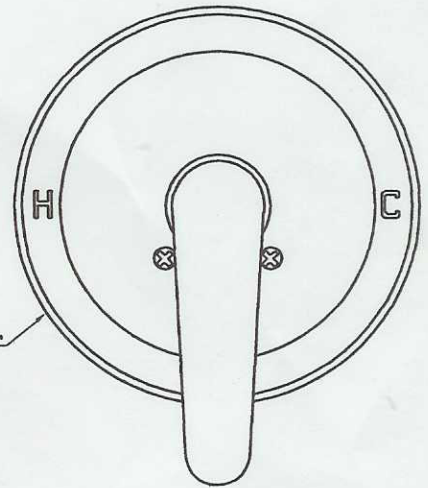

C401C19	

- Single handle Tub/Shower faucet
- Forged brass valve body w/ intregal stops
- Metal lever handle
- CERAMIC CARTRIDGE
- Universal fitting (1/2" CC)
- 3-setting ABS massage shower head
- Shower head 2.5 GPM @ 80 PSI
- Pressure balance

LIMIT STOP

DECOR BRASS CORPORATION

#190 - 2188 #5 ROAD

RICHMOND B.C. V6X 2T1