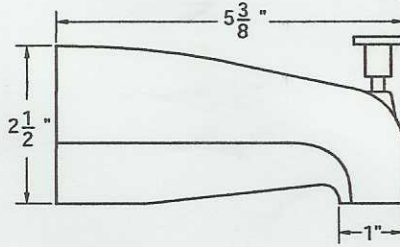

C401C19	

- Single handle Tub/Shower faucet
- Forged brass valve body w/ intregal stops
- Metal lever handle
- CERAMIC CARTRIDGE
- Universal fitting (1/2" CC)
- 3-setting ABS massage shower head
- Shower head 2.5 GPM @ 80 PSI
- Pressure balance

LIMIT STOP

DECOR BRASS CORPORATION

#190 - 2188 #5 ROAD

RICHMOND B.C. V6X 2T1